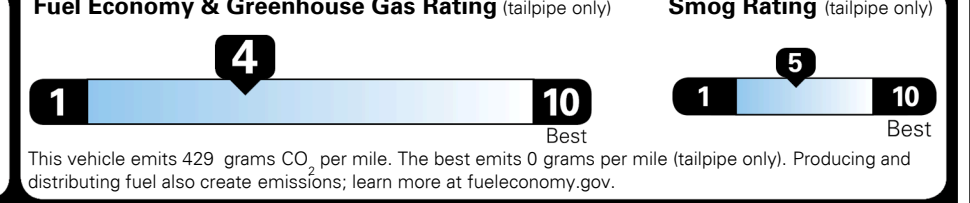

Actual results will vary for many reasons, including driving conditions and how you drive and maintain your vehicle. The average new vehicle gets 27 MPG and costs $6,500 to fuel over 5 years. Cost estimates are based on 15,000 miles per year at $ 2.35 per gallon. MPGe is miles per gasoline gallon equivalent. Vehicle emissions are a significant cause of climate change and smog.

fueleconomy.gov

Calculate personalized estimates and compare vehicles