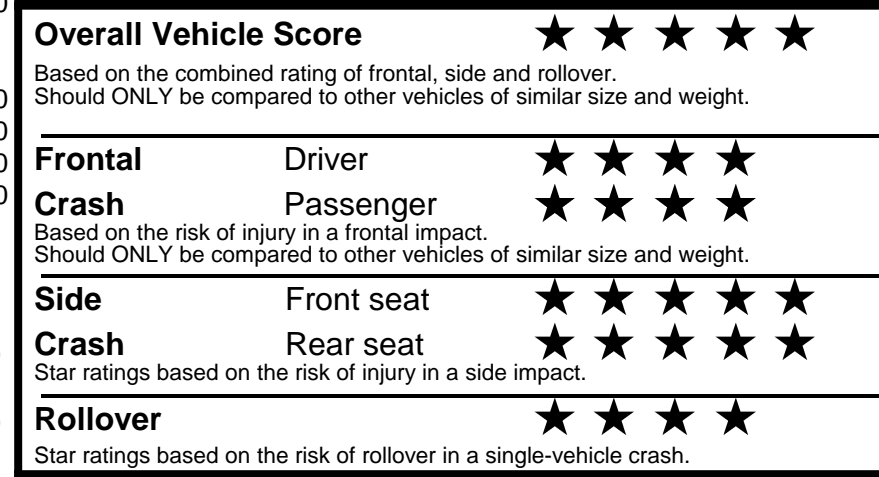

fueleconomy.gov

Calculate personalized estimates and compare vehicles

GOVERNMENT 5-STAR SAFETY RATINGS

Star ratings range from 1 to 5 stars (★★★★★) with 5 being the highest. Source: National Highway Traffic Safety Administration (NHTSA). www.safercar.gov or 1-888-327-4236