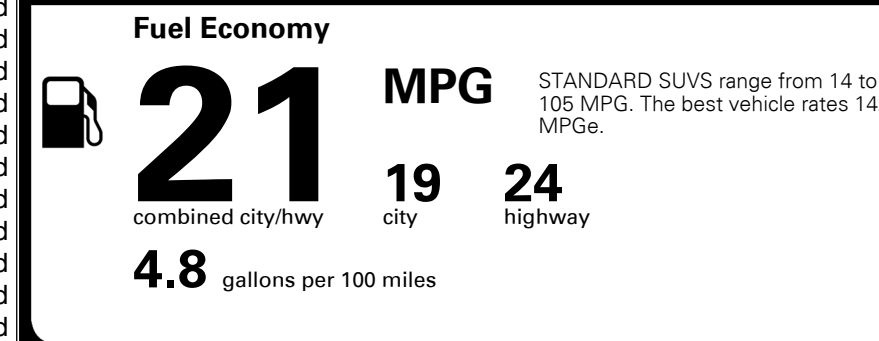

TOTAL MANUFACTURER'S SUGGESTED RETAIL PRICE ▶

\$ 52,560.00

TOTAL ADDITIONAL WEIGHT: 128.1 *

EPA DOT Fuel Economy and Environment

Gasoline Vehicle

You spend \$2,000 more in fuel costs over 5 years compared to the average new vehicle.