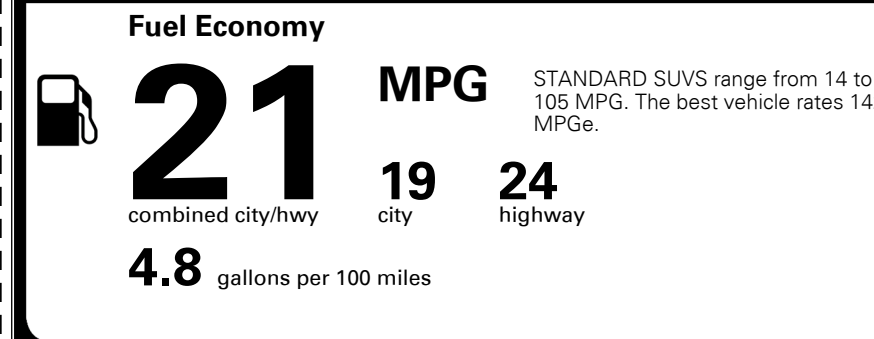

### EPA DOT Fuel Economy and Environment

Gasoline Vehicle

**You spend \$2,000 more in fuel costs over 5 years**  
 compared to the average new vehicle.

**Annual fuel cost \$1,700**

Actual results will vary for many reasons, including driving conditions and how you drive and maintain your vehicle. The average new vehicle gets 27 MPG and costs \$6,500 to fuel over 5 years. Cost estimates are based on 15,000 miles per year at \$ 2.35 per gallon. MPGe is miles per gasoline gallon equivalent. Vehicle emissions are a significant cause of climate change and smog.