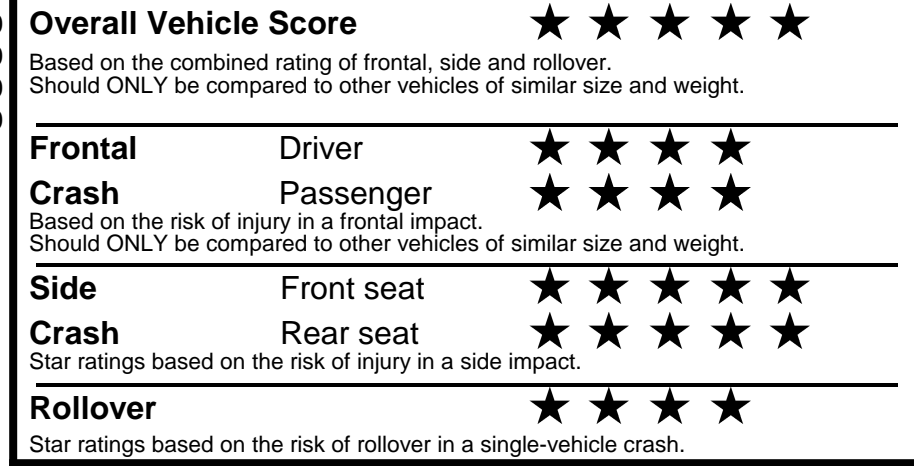

### GOVERNMENT 5-STAR SAFETY RATINGS

Star ratings range from 1 to 5 stars (★★★★★) with 5 being the highest.  
 Source: National Highway Traffic Safety Administration (NHTSA).  
[www.safercar.gov](http://www.safercar.gov) or 1-888-327-4236