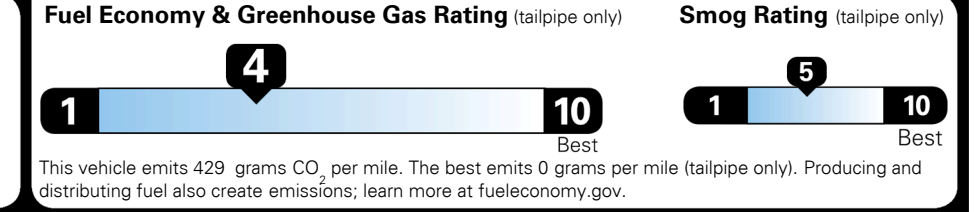

### EPA DOT Fuel Economy and Environment

Gasoline Vehicle

**You spend \$2,000 more in fuel costs over 5 years**  
 compared to the average new vehicle.

**Annual fuel cost \$1,700**

Actual results will vary for many reasons, including driving conditions and how you drive and maintain your vehicle. The average new vehicle gets 27 MPG and costs \$6,500 to fuel over 5 years. Cost estimates are based on 15,000 miles per year at \$ 2.35 per gallon. MPGe is miles per gasoline gallon equivalent. Vehicle emissions are a significant cause of climate change and smog.