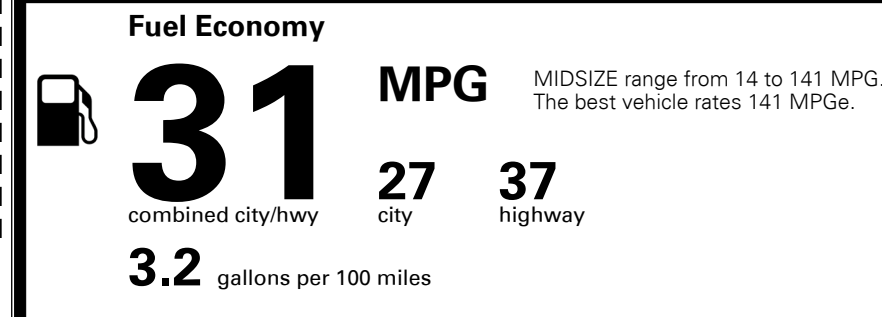

EXTERIOR
LED Reflector Headlights
Auto-On/Off Headlights
Amber LED Daytime Running Lights
Power, Heated Outside Mirrors
Acoustic Front Windshield
16" Alloy Wheels w/compact spare

WARRANTY
10 Year/100,000 Mile Limited Powertrain Warranty
5 Year/60,000 Mile Limited Basic Warranty
5 Year/60,000 Mile Roadside Assistance

When you purchase this vehicle, Kia America, Inc. collects personal information you provide to the dealership. For information on our collection and use of personal information and your rights, please see our Privacy policy on www.kia.com.

MANUFACTURER'S SUGGESTED RETAIL PRICE ▶

COMPARE LXS FEATURES

1. Added to/in place of standard LX features
2. Blind-Spot Collision-Avoidance Assist
   - Rear Cross-Traffic Collision-Avoidance Assist
   - Safe Exit Assist (SEA)
   - Smart Key & Push Button Start
   - Remote Start / Remote Climate (Key Fob)
   - Smart Trunk (Open)
   - Split-Folding Rear Seats w/ center armrest

ADDITIONAL INSTALLED EQUIPMENT:
(In addition to or in place of standard features)
Passion Red Paint
Carpeted Floor Mats

MSRP INCLUDING OPTIONS

INLAND FREIGHT AND HANDLING

TOTAL MANUFACTURER'S SUGGESTED RETAIL PRICE ▶

TOTAL ADDITIONAL WEIGHT: 7.3

$ 24,490.00

Included
Included
Included
Included
Included
Included
Included

$445.00
$155.00

$ 25,090.00

$ 965.00

$ 26,055.00

EPA DOT Fuel Economy and Environment

Gasoline Vehicle

You save $1,000
in fuel costs over 5 years compared to the average new vehicle.

Annual fuel cost $1,300