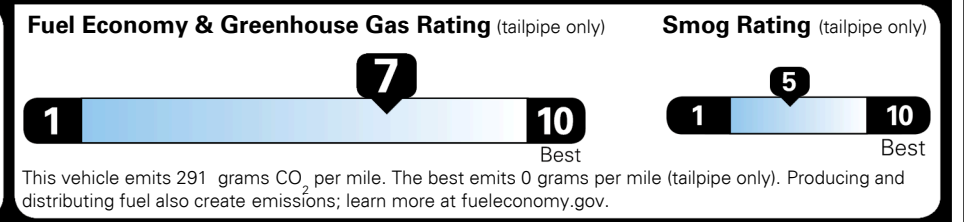

Actual results will vary for many reasons, including driving conditions and how you drive and maintain your vehicle. The average new vehicle gets 27 MPG and costs $7,500 to fuel over 5 years. Cost estimates are based on 15,000 miles per year at $ 2.70 per gallon. MPGe is miles per gasoline gallon equivalent. Vehicle emissions are a significant cause of climate change and smog.

fuel economy.gov

Calculate personalized estimates and compare vehicles

GOVERNMENT 5-STAR SAFETY RATINGS

Overall Vehicle Score ★★★★★

Based on the combined rating of frontal, side and rollover. Should ONLY be compared to other vehicles of similar size and weight.

Frontal	Driver	★★★★★
Crash	Passenger	★★★★★
Side	Front seat	★★★★★
Crash	Rear seat	★★★★★
Rollover		★★★★★

Star ratings based on the risk of injury in a frontal impact. Should ONLY be compared to other vehicles of similar size and weight.

Star ratings based on the risk of injury in a side impact.

Star ratings based on the risk of rollover in a single-vehicle crash.

Star ratings range from 1 to 5 stars (★★★★★) with 5 being the highest.
Source: National Highway Traffic Safety Administration (NHTSA).
www.safercar.gov or 1-888-327-4236

Manufacturer's suggested retail price includes Manufacturer's recommended pre-delivery service. License and title fees, state and local taxes and other dealer installed options and accessories are not included in the manufacturer's suggested retail price.

PARTS CONTENT INFORMATION

FOR VEHICLES IN THIS CAR LINE U.S./CANADIAN PARTS CONTENT: 55 %

MAJOR SOURCES OF FOREIGN PARTS: KOREA: 35%

NOTE: PARTS CONTENT DOES NOT INCLUDE FINAL ASSEMBLY, DISTRIBUTION, OR OTHER NON-PARTS COSTS.

FOR THIS VEHICLE FINAL ASSEMBLY POINT: WEST POINT, GA, USA

COUNTRY OF ORIGIN
ENGINE: USA
TRANSMISSION: USA